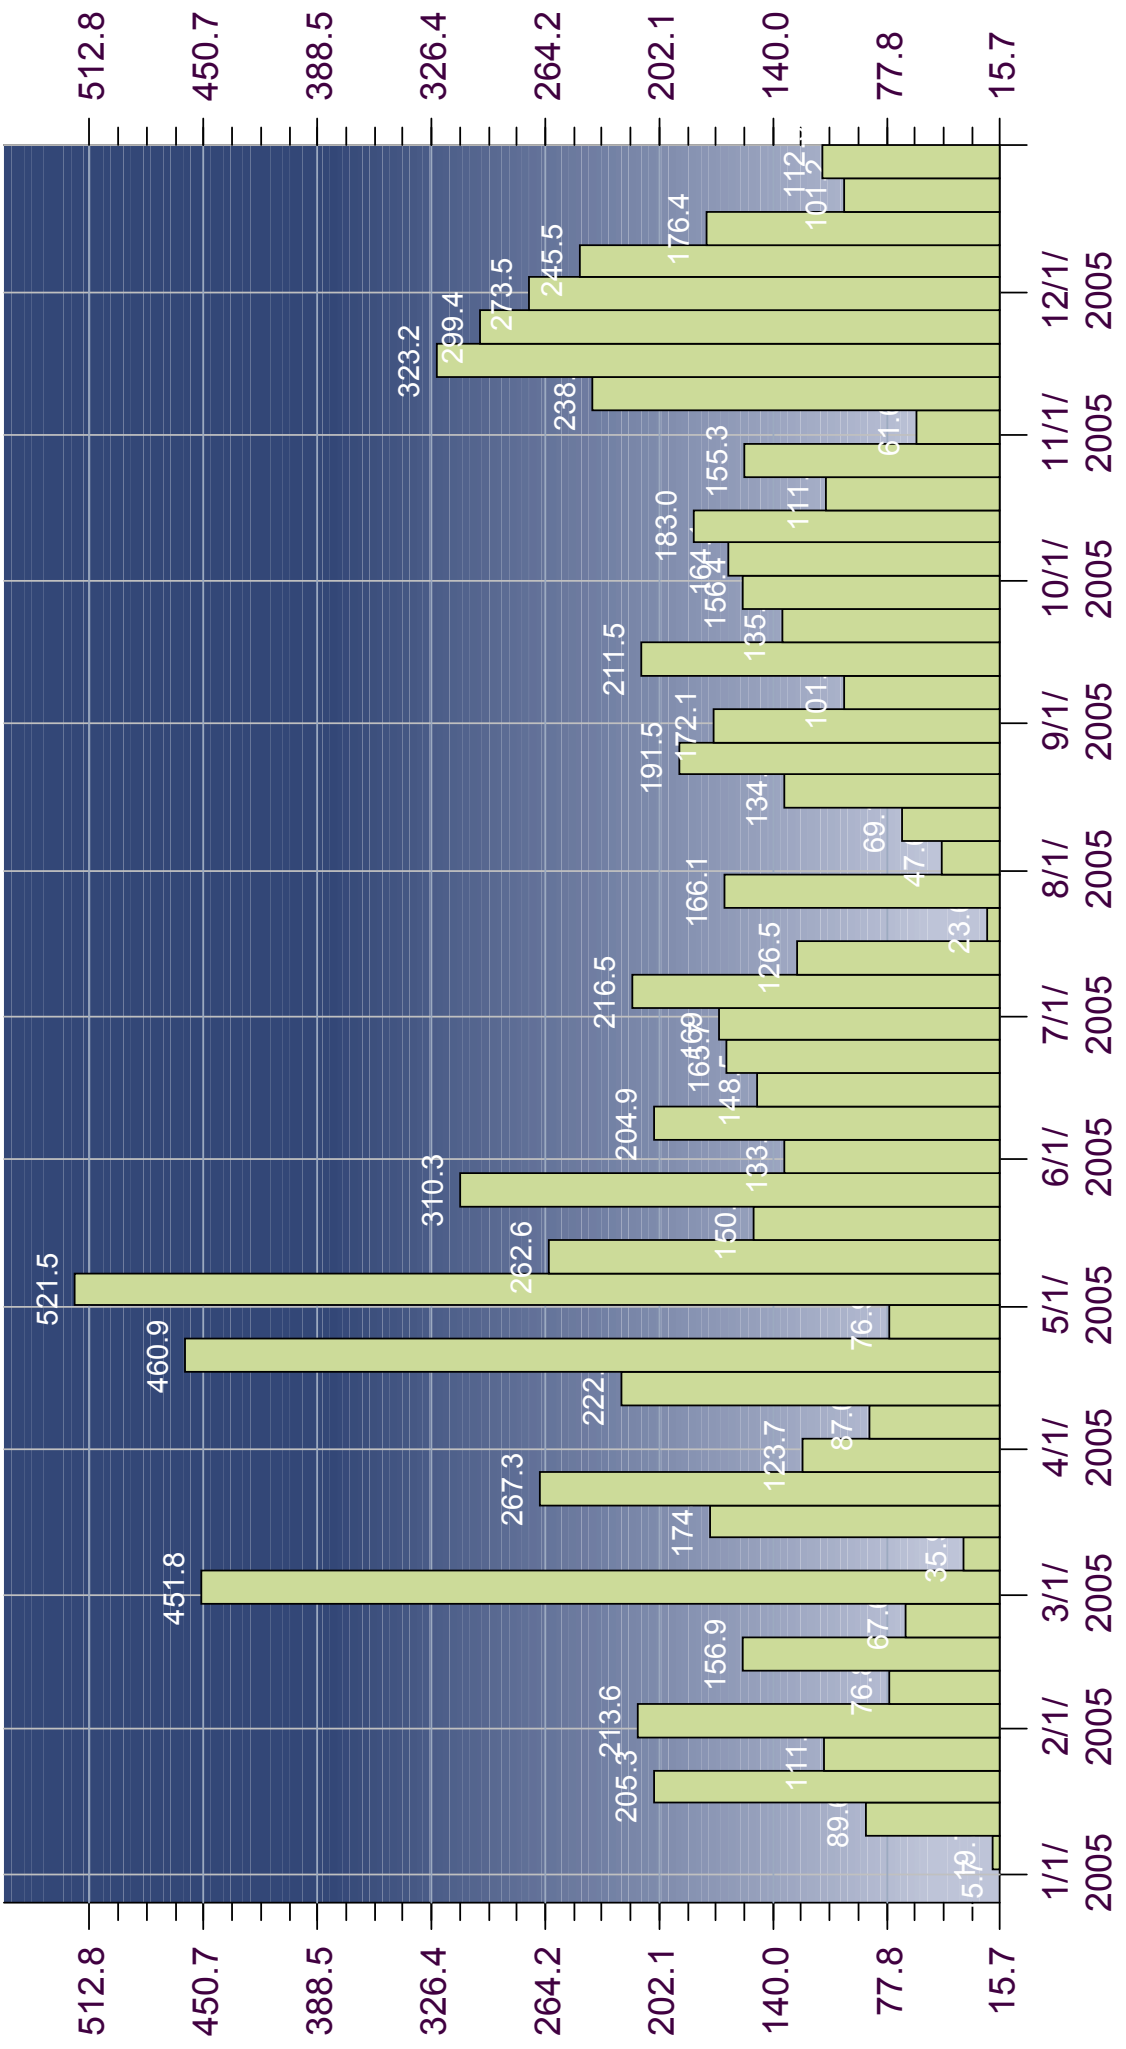

miles

miles

	Min	Average	Max	Total
Distance	15.7	172.1	521.5	9121.3 miles