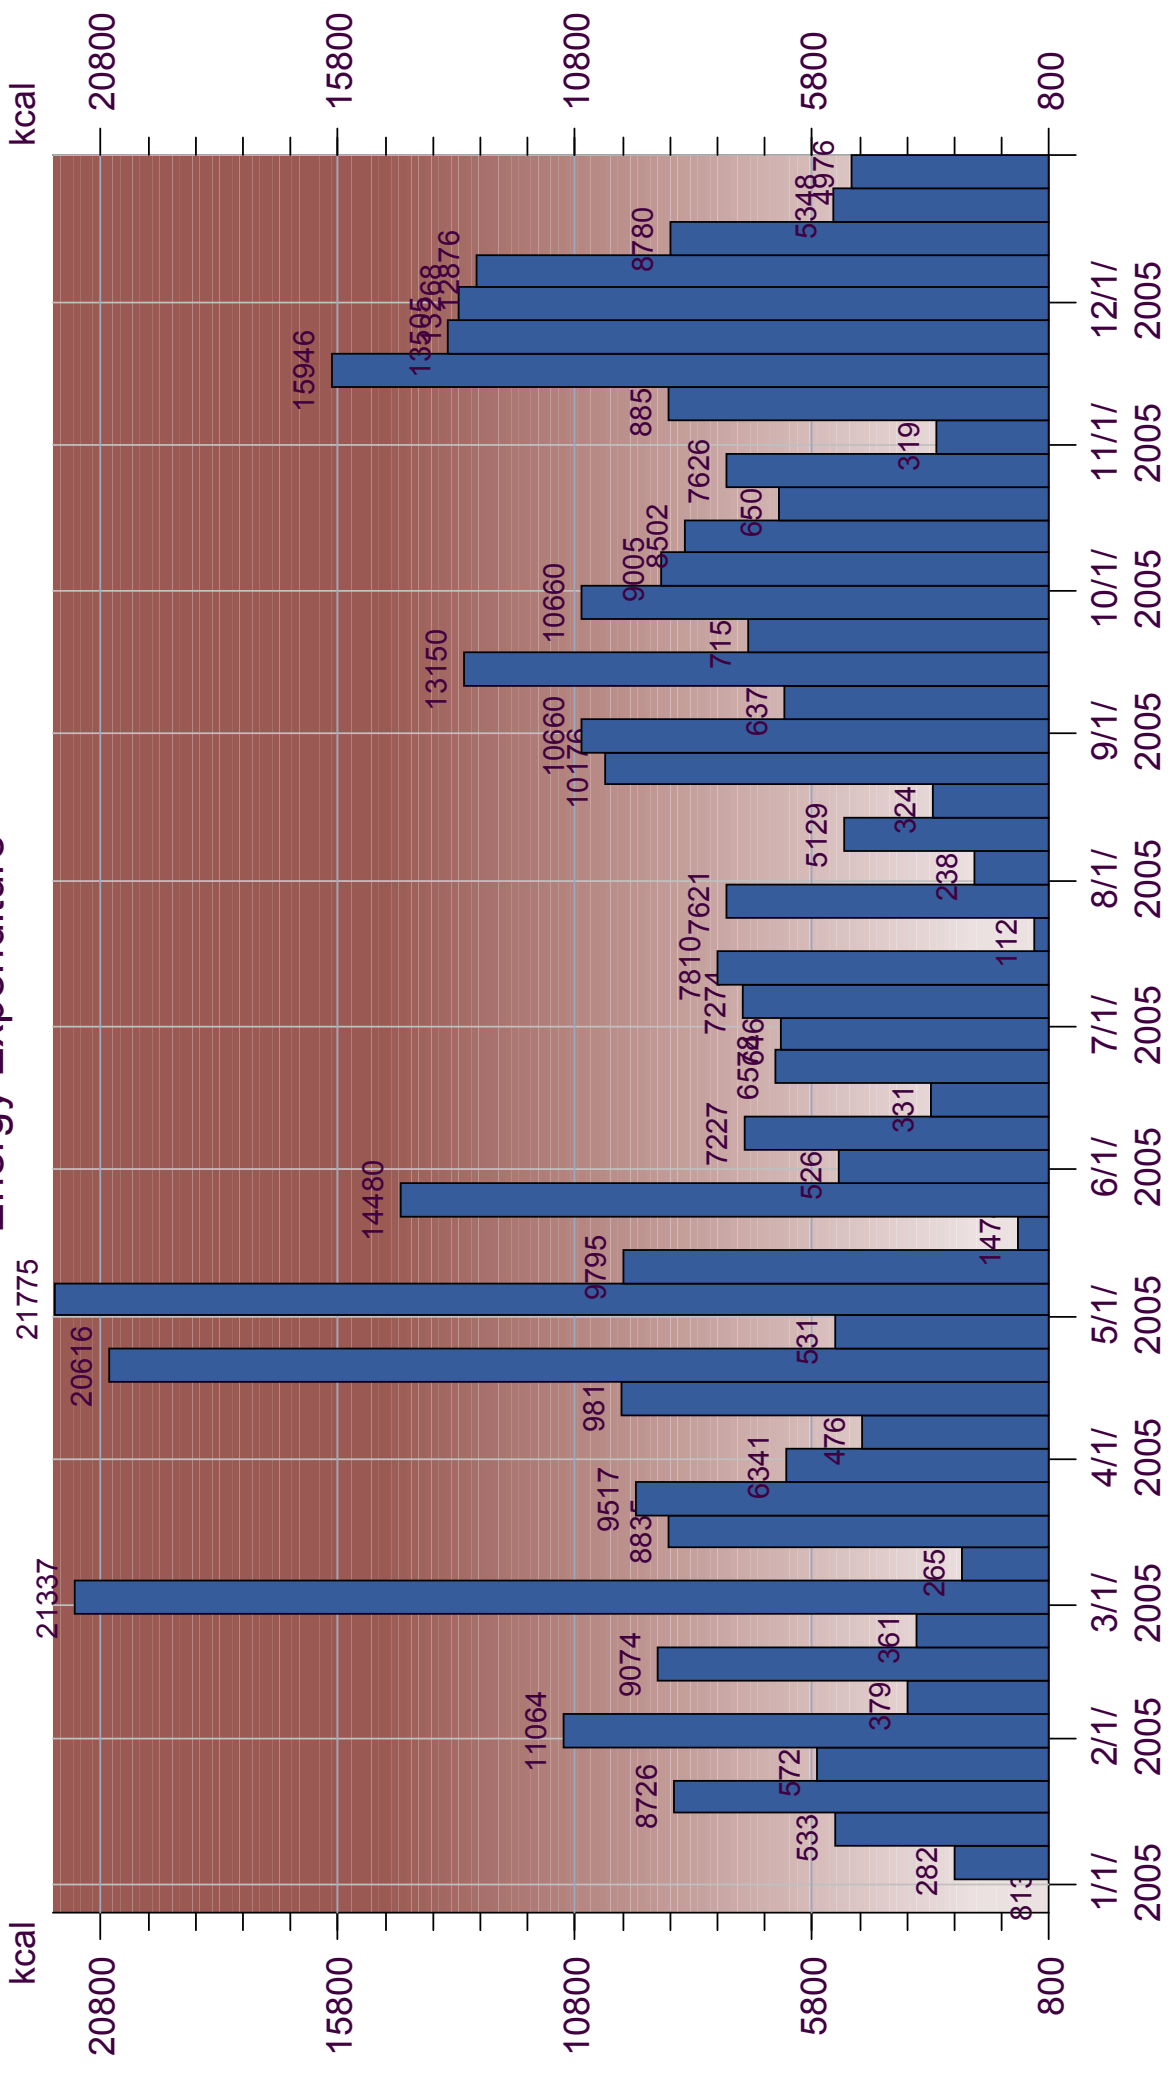

Energy Expenditure

	Min	Average	Max	Total
Energy Expenditure	813	8069	21775	427675 kcal