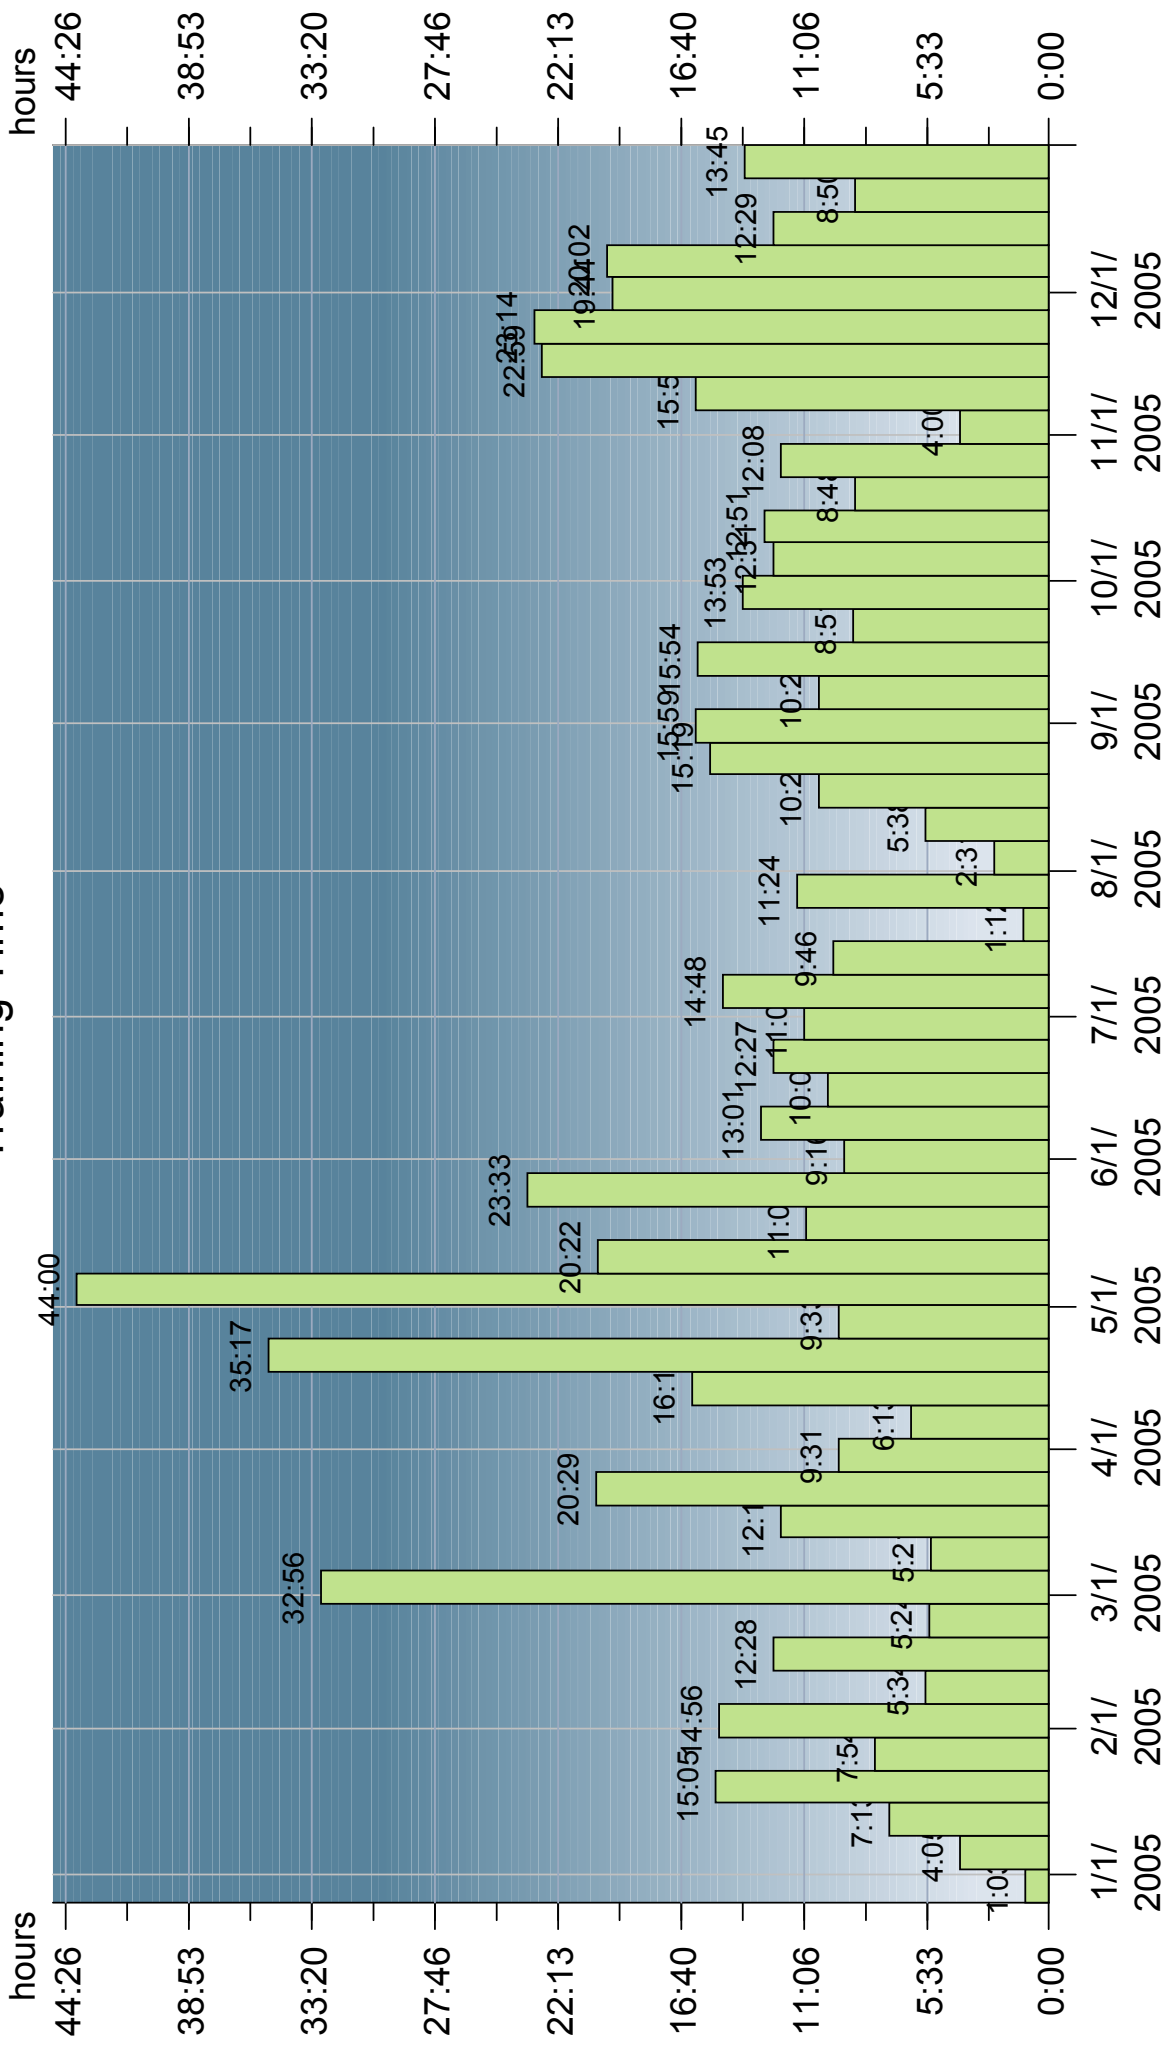

Training Time

	Min	Average	Max	Total
Time	1:03	13:12	44:00	699:55 hours