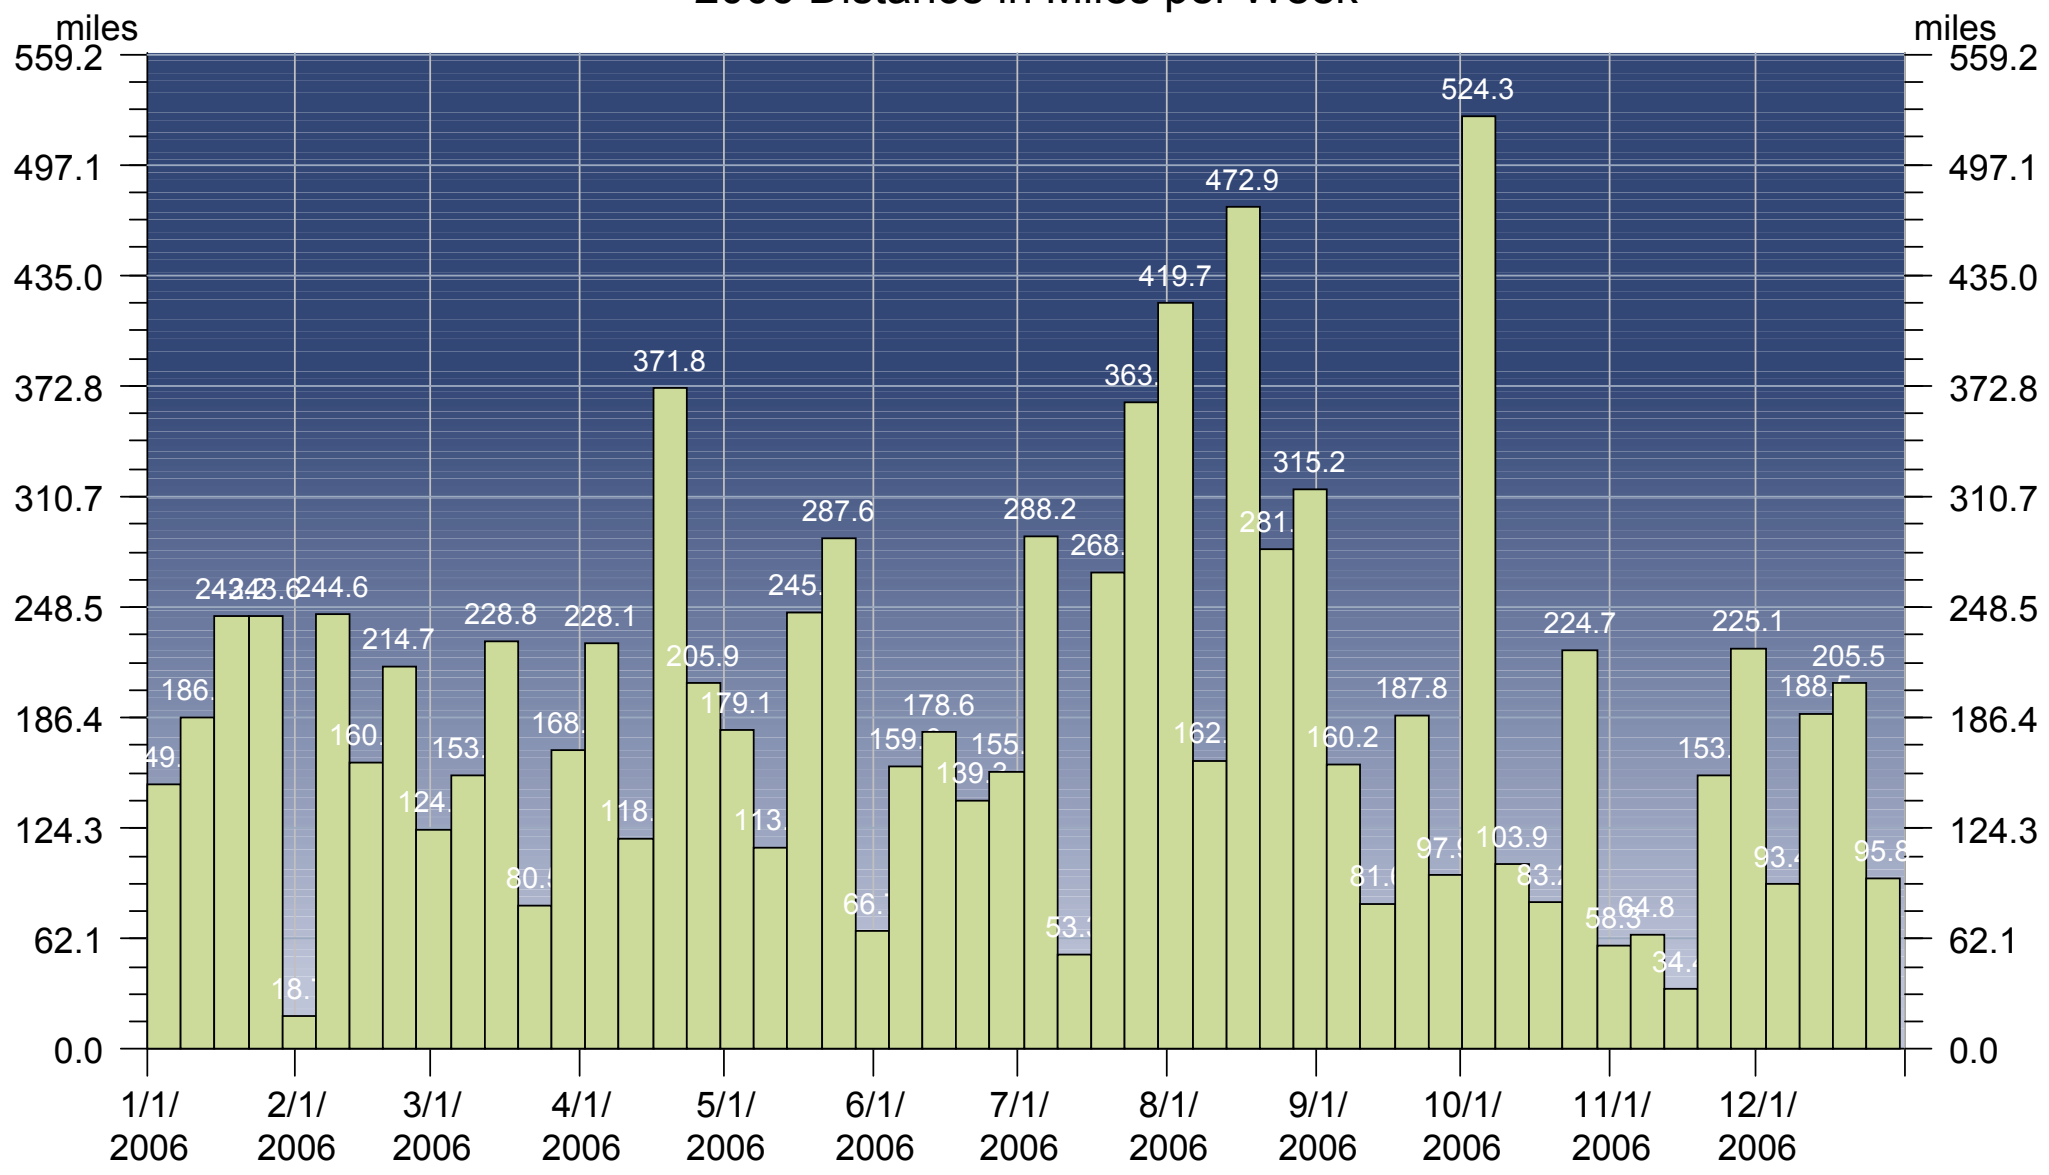

# 2006 Distance in Miles per Week

	Min	Average	Max	Total	
 Distance	18.7	189.9	524.3	9874.5	miles