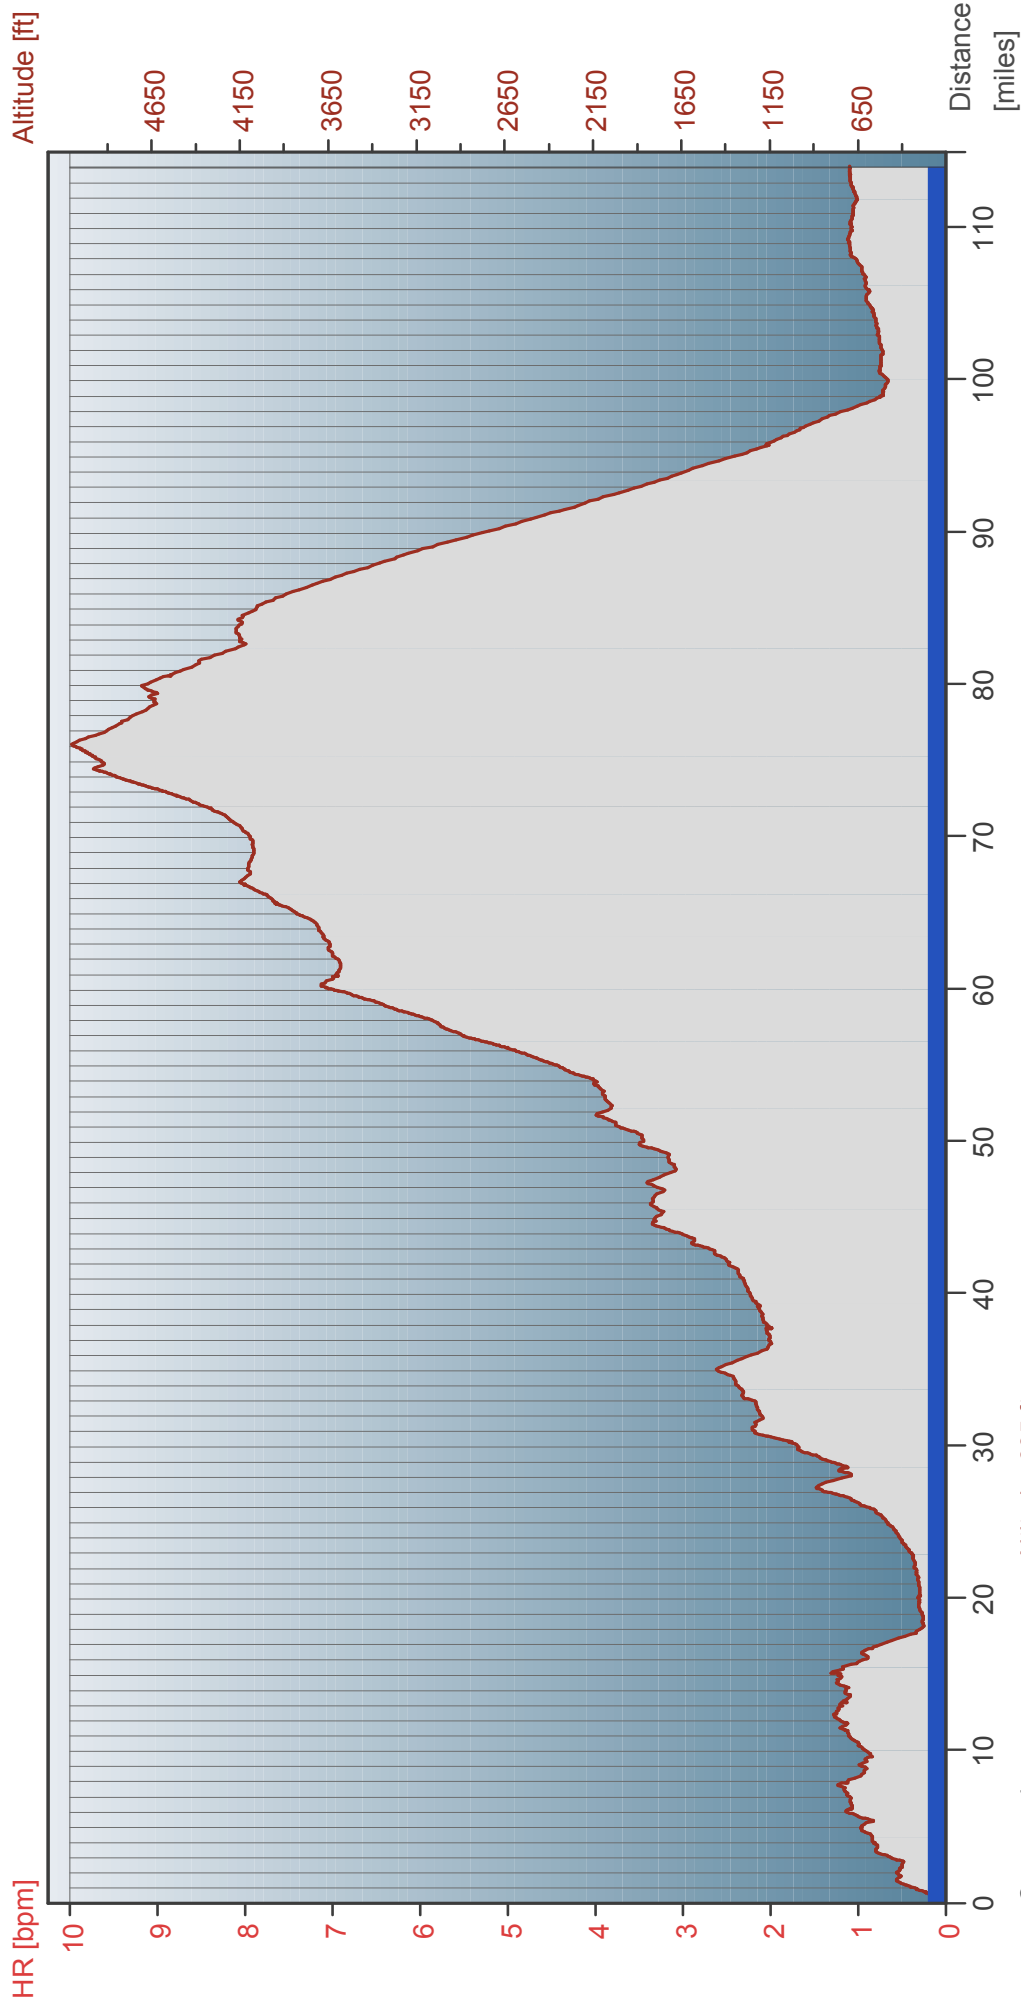

Curve

Person	George Vargas	Date	2/10/2006	Heart rate	—
Exercise	2/10/2006 7:25 AM	Time	7:25:09 AM	Speed	— 15.3 / 38.1
Sport	Cycling	Duration	8:22:43.6		
Team	Team Polar	Distance	114.1 miles		
Note	Encinitas to Palm Springs			Ascent	7979 (0.1%)
				Selection	0:00:00 - 8:22:30 (8:22:30.0)