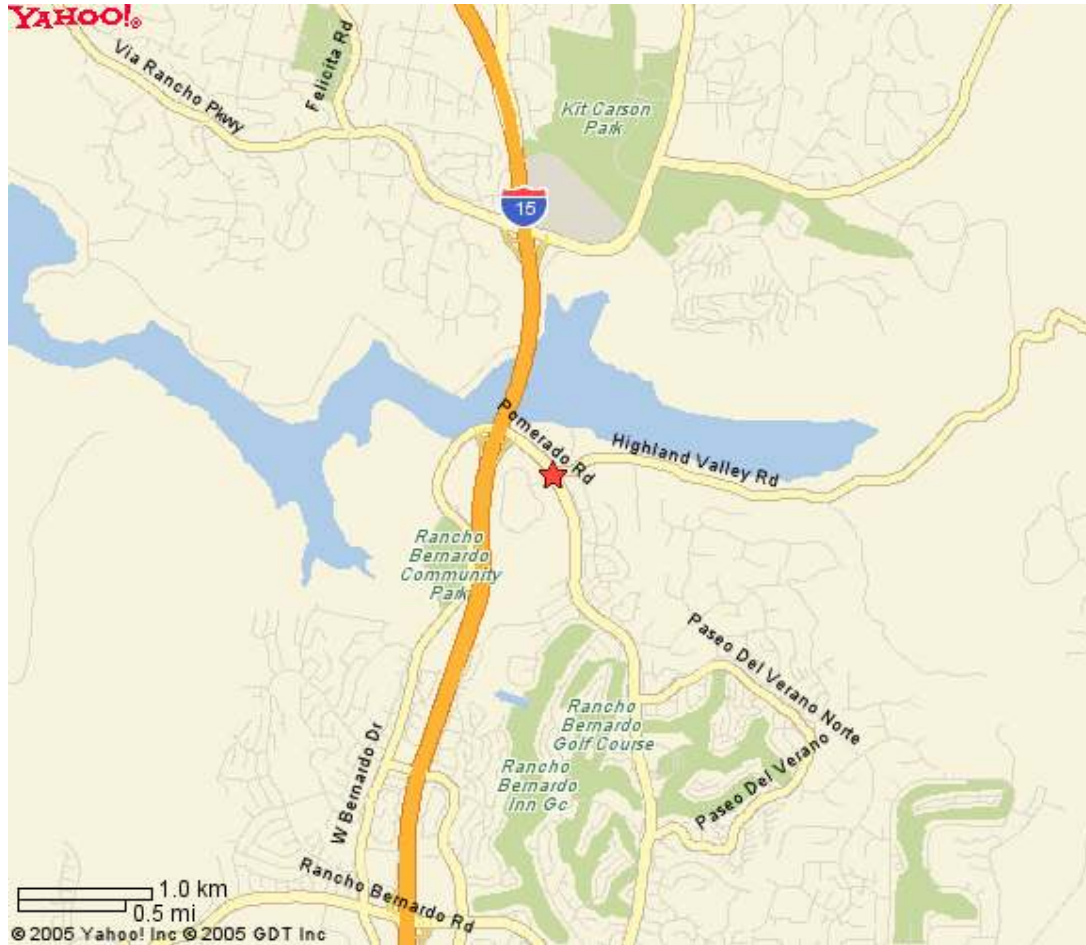

[Yahoo!](#) [My Yahoo!](#) [Mail](#) [Make Yahoo! your home page](#)

Search

YAHOO! LOCAL **Sign In**
Maps New User? [Sign Up](#)

[Maps Home](#) - [Maps Beta](#) - [Help](#)

Yahoo! Maps - San Diego, CA 92101

[Back to Map](#)

★ **Pomerado Rd At Highland Valley Rd San Diego, CA 92101**

When using any driving directions or map, it's a good idea to do a reality check and make sure the road still exists, watch out for construction, and follow all traffic safety precautions. This is only to be used as an aid in planning.