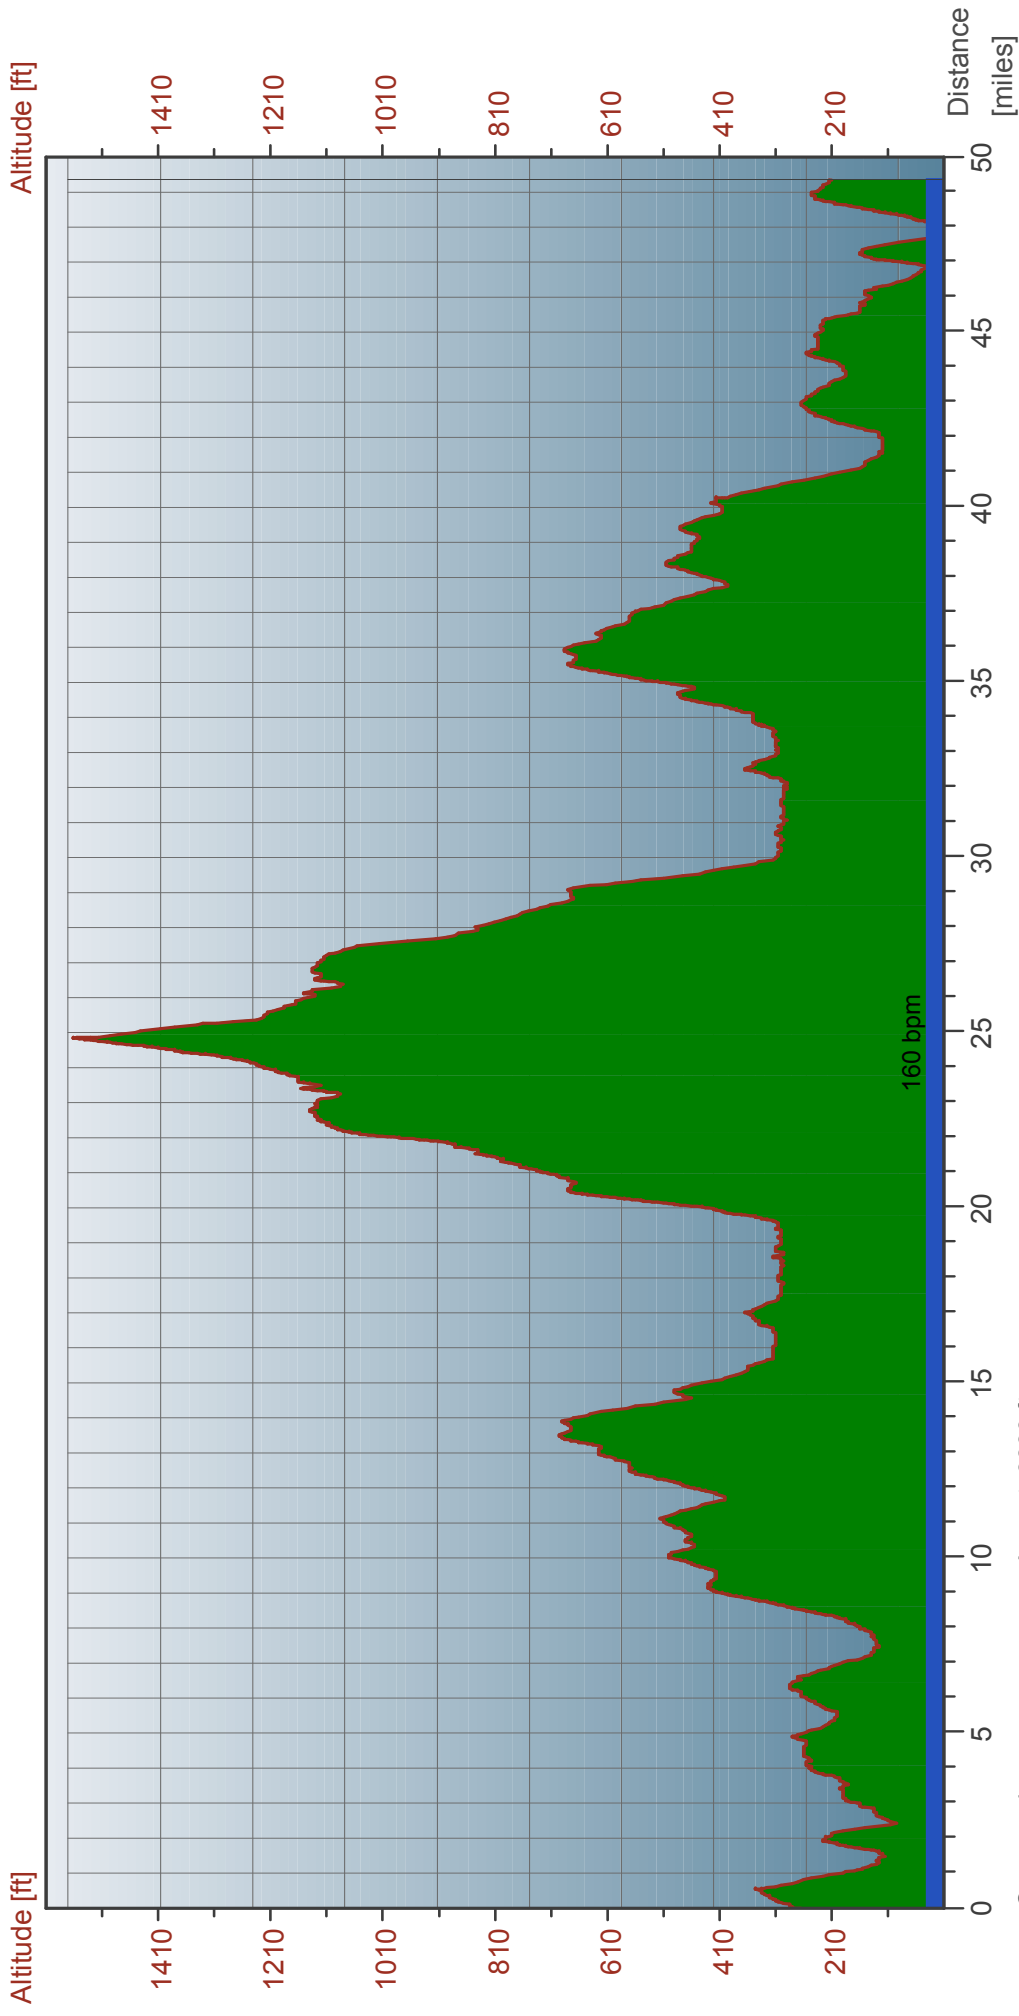

Curve

| | | | | | |
|----------|---|-----------|-------------------------------|------------|-------------|
| Person | George Vargas | Date | 1/6/2006 | Heart rate | 160 / 177 |
| Exercise | 1/6/2006 6:18 AM | Time | 6:18:25 AM | Speed | 16.3 / 46.9 |
| Sport | Cycling | Duration | 3:04:34.2 | | |
| Team | Team Polar | Distance | 49.4 miles | | |
| Note | Highland Valley Road out and back loop from Encinitas Blvd and Rodr cross streets | | | | |
| | | Ascent | 3862 | | |
| | | Selection | 0:00:00 - 3:04:30 (3:04:30.0) | | |