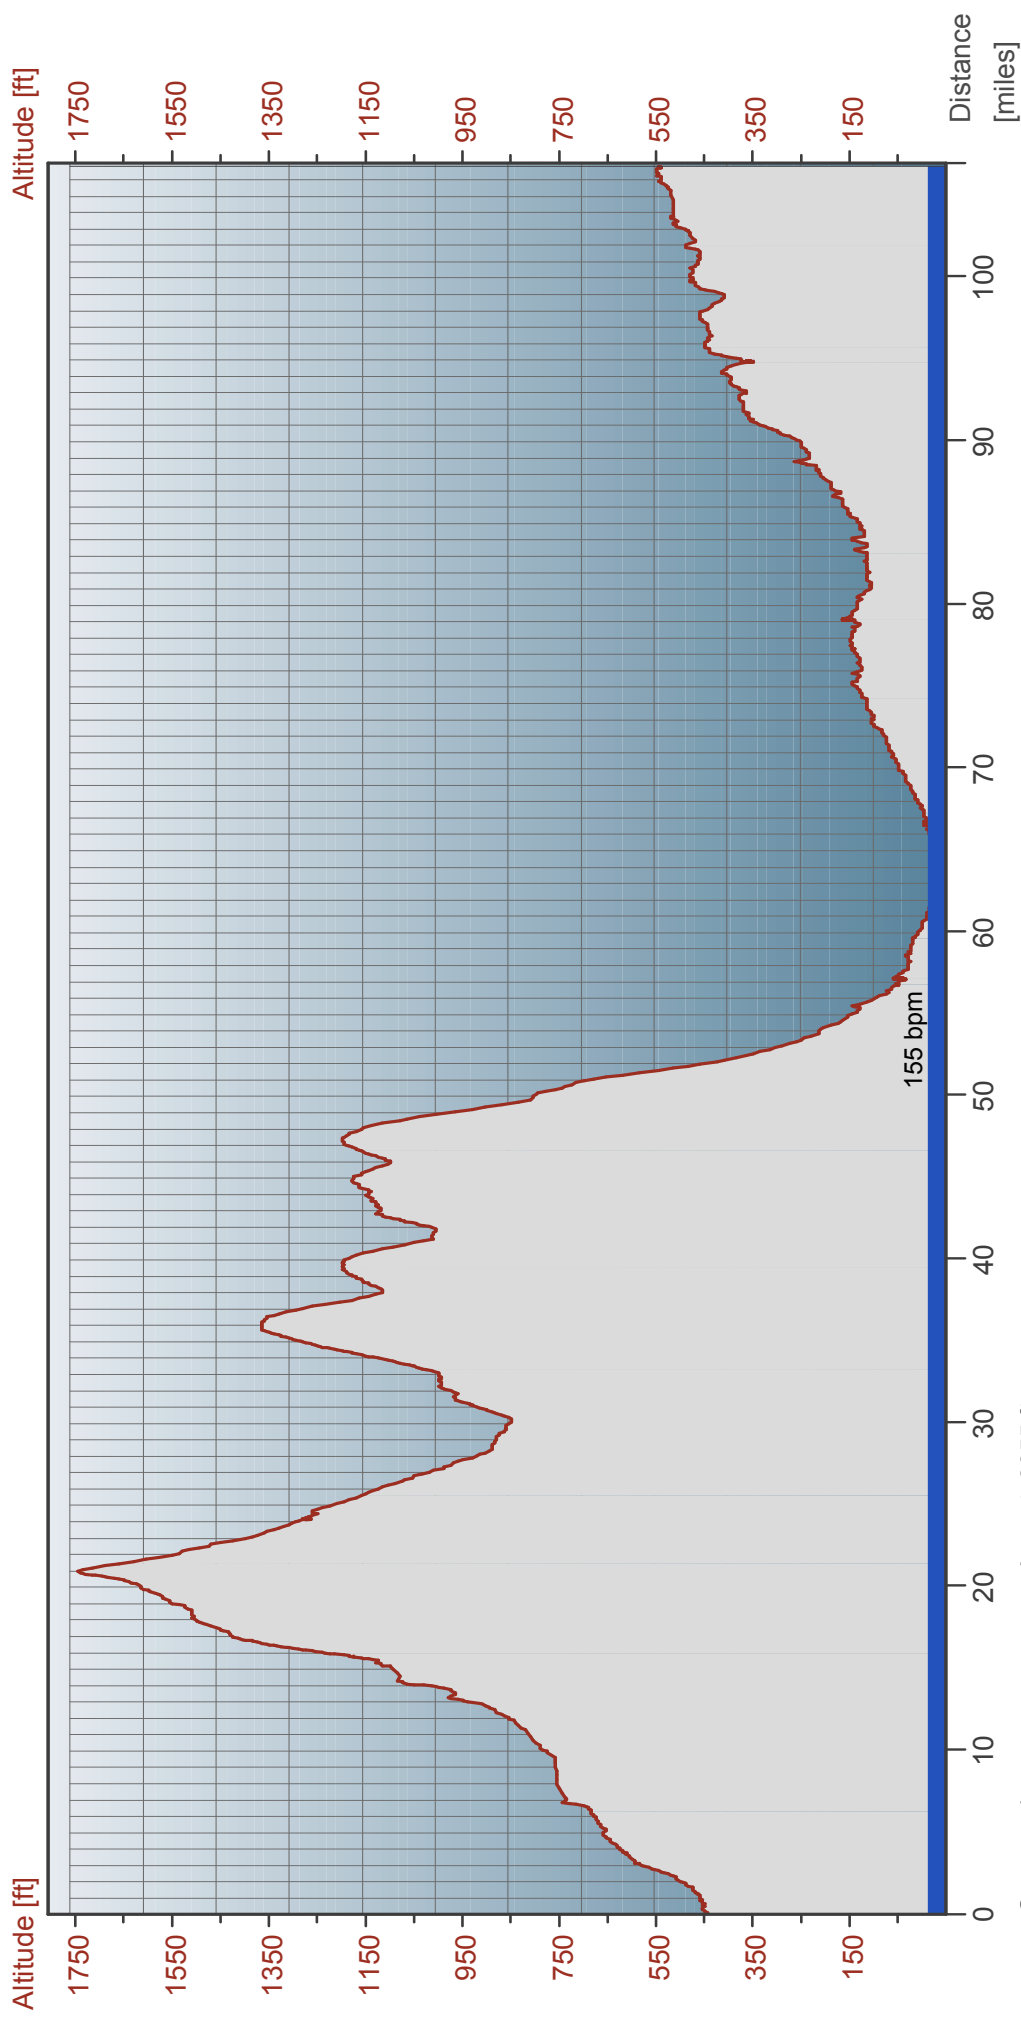

Curve

Person	George Vargas	Date	2/11/2006	Heart rate	155 / 229
Exercise	2/11/2006 6:56 AM	Time	6:56:05 AM	Speed	17.7 / 68.4
Sport	Cycling	Duration	7:33:33.0		
Team	Team Polar	Distance	106.9 miles		
Note	Palm Springs Century includes riding to and from the hotel which adds miles		Ascent	3140	
		Selection	0:00:00 - 7:33:30 (7:33:30.0)		